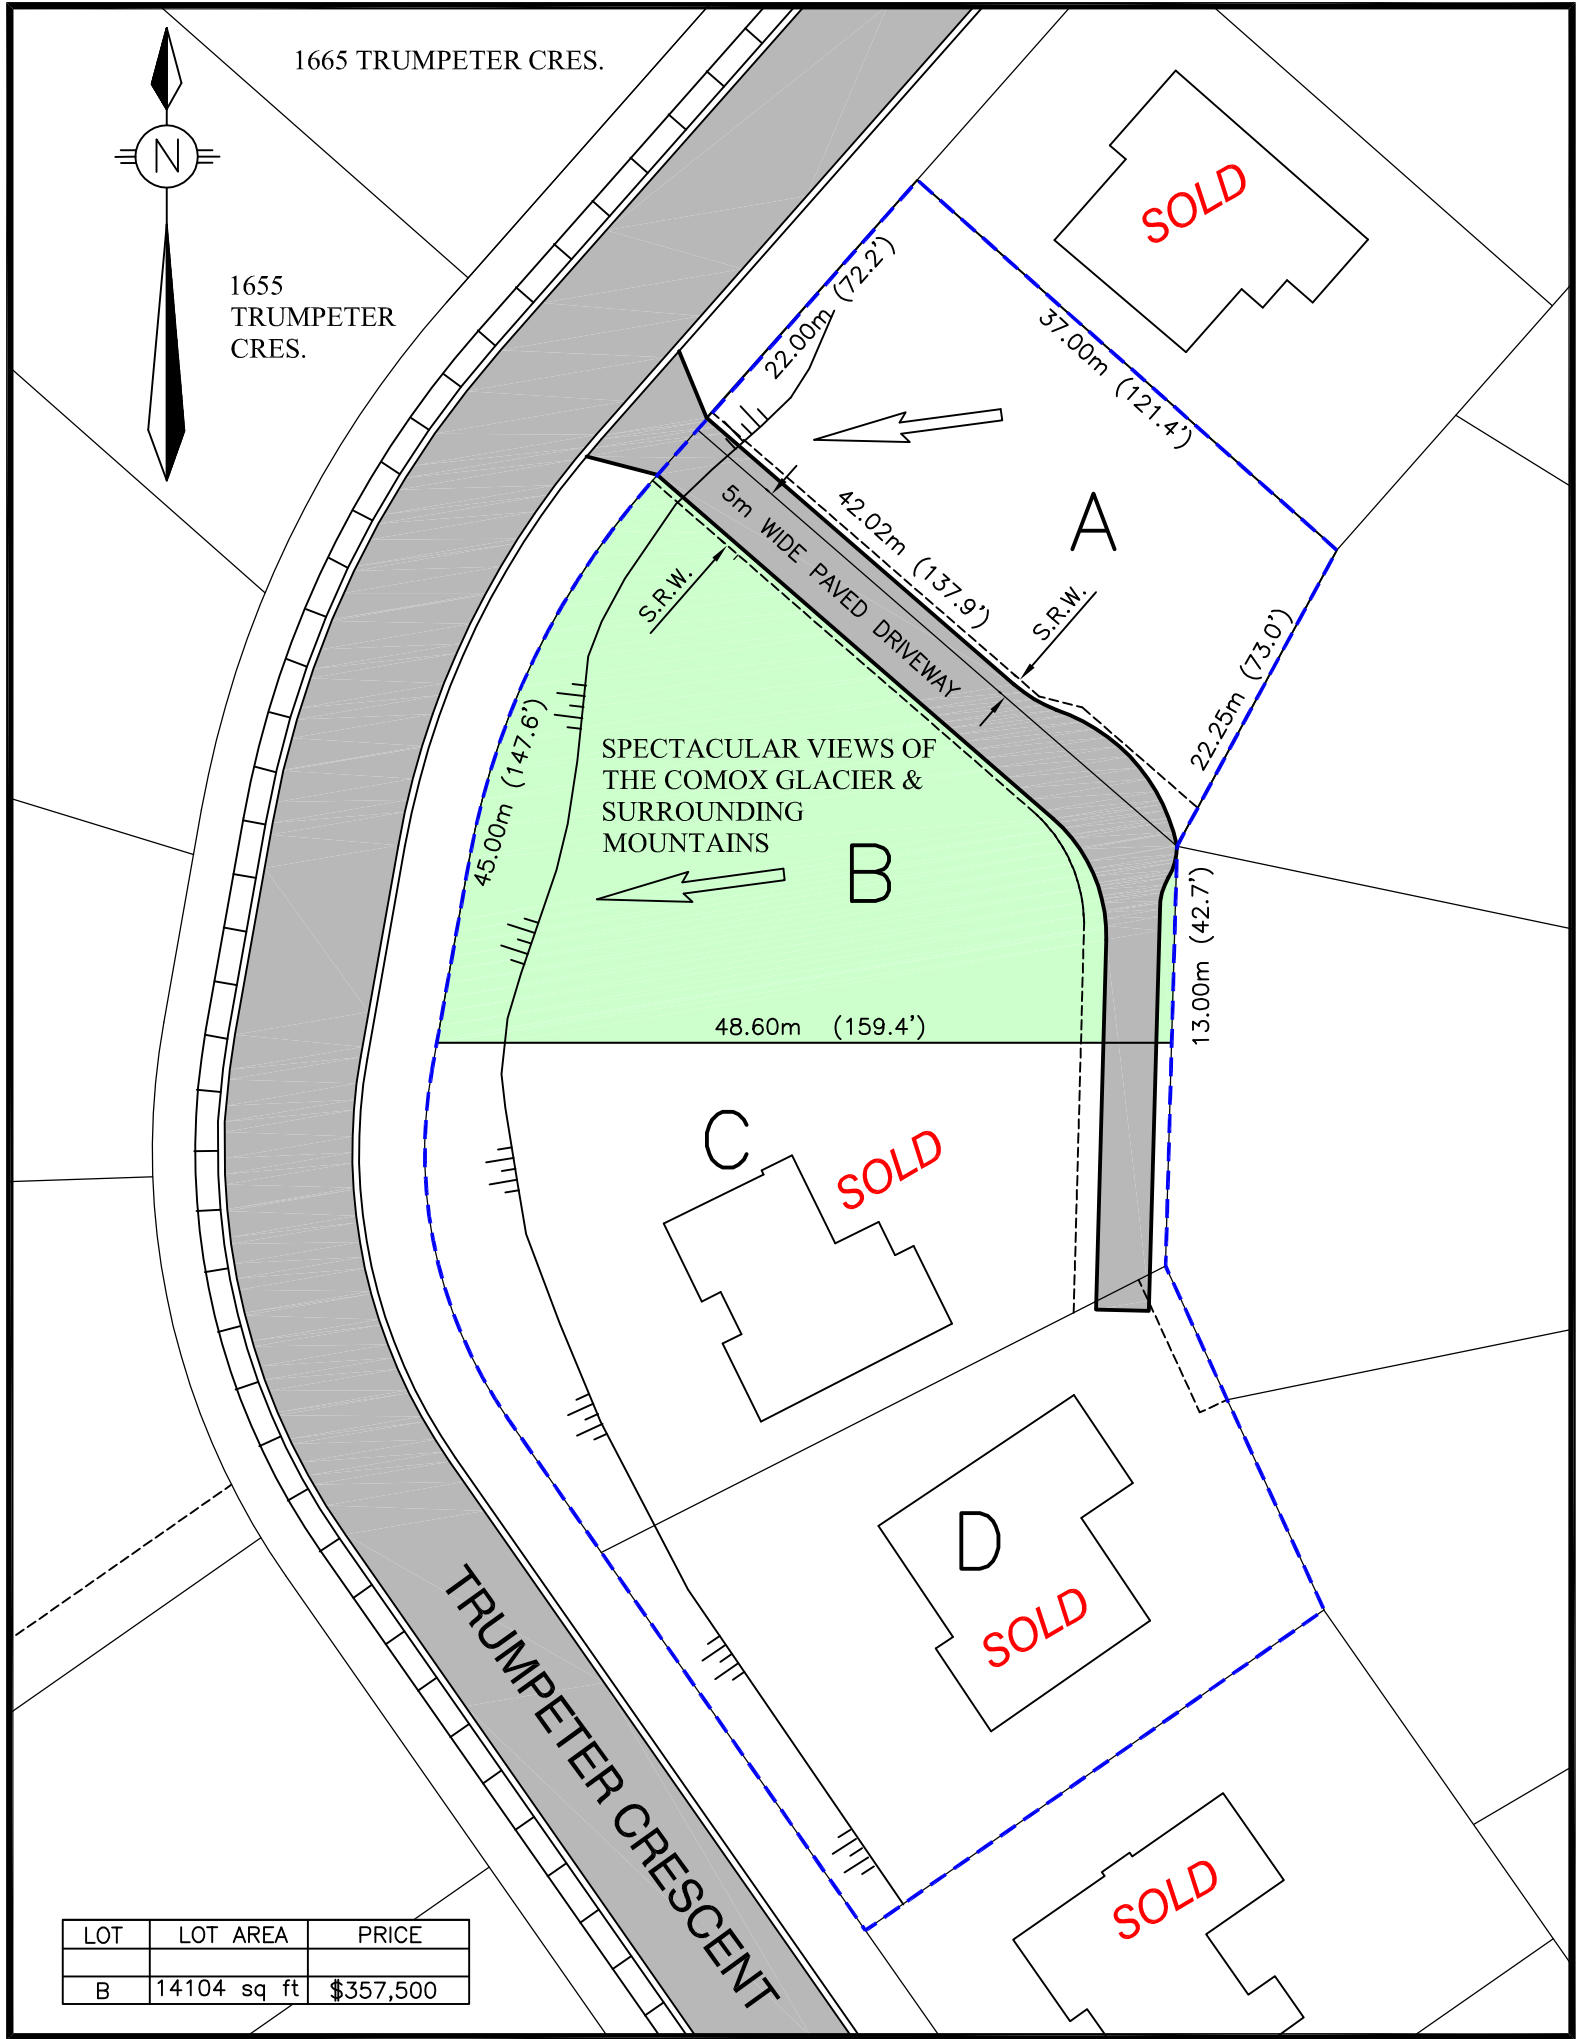

1665 TRUMPETER CRES.

1655 TRUMPETER CRES.

SPECTACULAR VIEWS OF
THE COMOX GLACIER &
SURROUNDING
MOUNTAINS

LOT	LOT AREA	PRICE
B	14104 sq ft	\$357,500